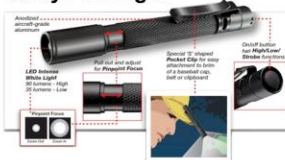

Utility Pen Light

4-7/8" Utility Pen Light!
Inspection Tool with Pinpoint Focus!
90 Lumens on HIGH
35 Lumens on LOW

$12.95
#SNP UPL-1