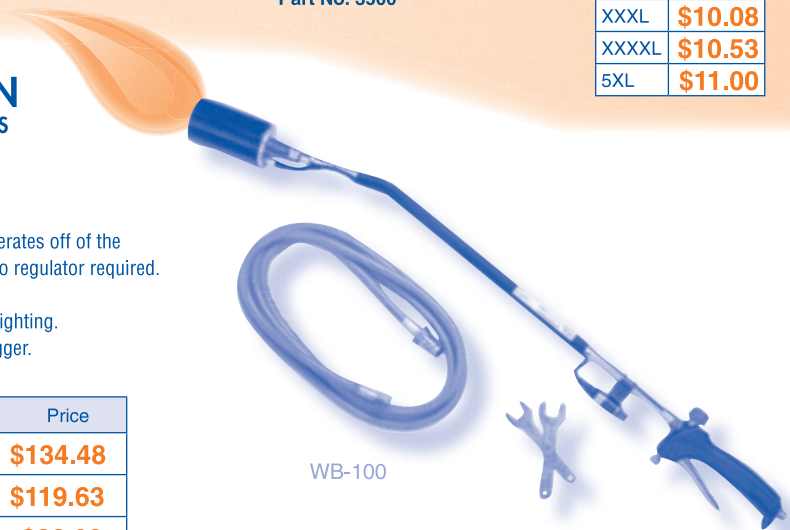

Size	Price
XXL	\$9.61
XXXL	\$10.08
XXXXL	\$10.53
5XL	\$11.00

Hotspotter[®] WB-100

This all purpose propane flame tool operates off of the pressure of a standard propane tank, no regulator required.

- Delivers 500,000 BTU.
- Push button ignitor for fast and safe lighting.
- Ergonomic handle with adjustable trigger.
- One year warranty.

Part No.	Description	Price
WB-100	Professional Series	\$134.48
WB-101	Heavy-Duty Torch	\$119.63
WB-102	Medium-Duty Torch	\$86.03

WB-100