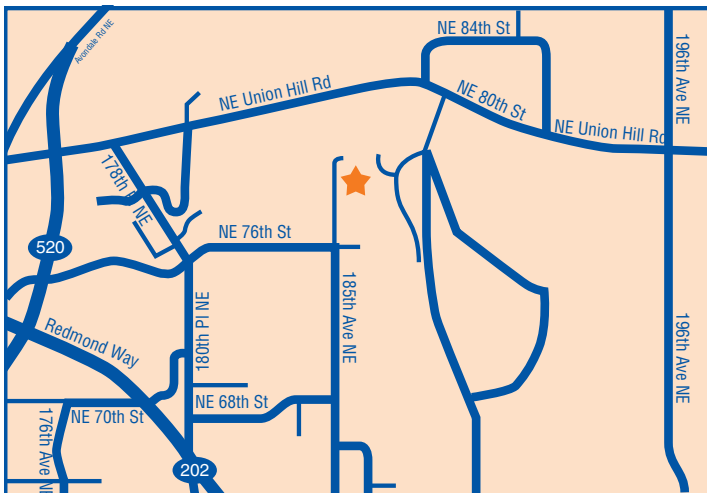

Redmond	7730 185th Ave NE #2	425-284-5393
Woodinville	22205 W. Bostian Rd	425-398-8017
Port Townsend	847-B W Park Ave	360-385-9533
Seattle	5401 4th Ave S	206-766-9353
Ballard	841 NW 49th St	206-783-2283
Issaquah	200 NE Juniper St	425-392-6051
Lynnwood	19227 Hwy 99	425-778-2166
Everett	2530 Hewitt Ave	425-259-2166
Burlington	120 N Alder St	360-755-0251
Bellingham	4282 Pacific Hwy	360-714-9353
Smokey Point	13300 38th Ave NE	360-651-2307
Renton	1200 Union Ave NE	425-255-5926
Anacortes	Coming Fall 2009!